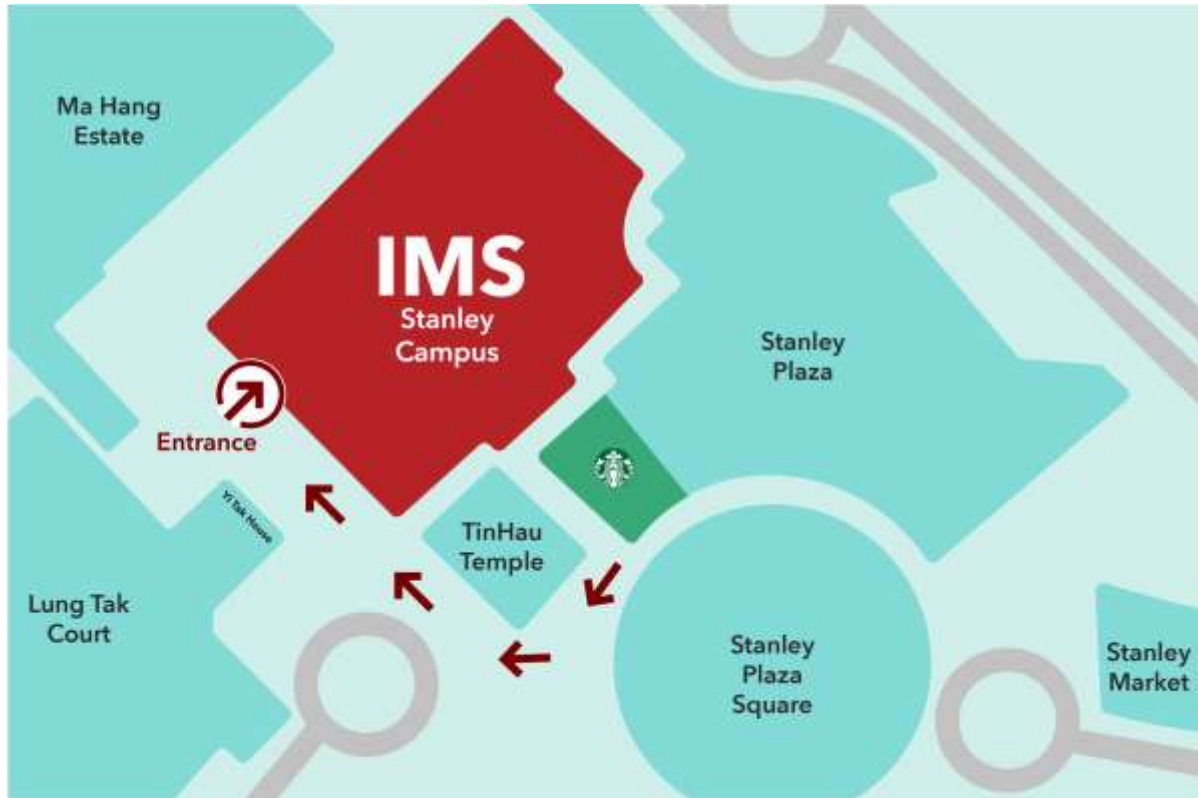

IMS Stanley Campus

Phase III, Ma Hang Estate, Stanley, Hong Kong

赤柱馬坑邨第三期 (赤柱廣場旁)

Tel: 2566-7196

Parking Directions

Parking is not available on campus.

The nearest available parking spaces are at Stanley Plaza or metered parking at Stanley Market.

Walking Directions (from Stanley Plaza)

Take the escalator/ lift at Stanley Plaza down to the Ground floor.

The entrance of the school is located in Ma Hang Estate, opposite to Yi Tak House of Lung Tak Court.

Bus Routes

No.	Route	Get off	No.	Route	Get off
6 / 6X	Central (Exchange Square) ⇄ Stanley Prison (via Stanley Plaza)	Stanley Plaza	63 / 65	North Point Ferry ⇄ Stanley	Stanley Plaza
6A / 260	Central (Exchange Square) ⇄ Stanley	Stanley Village Road	14	Grand Promenade Terminus ⇄ Stanley Fort	Stanley Village Road
66	Central (Exchange Square) ⇄ Ma Hang Estate (via Stanley Plaza)	Stanley Plaza	73	Cyberport ⇄ Stanley Prison	Stanley Village Road
973	Tsim Sha Tsui East ⇄ Stanley	Stanley Plaza	314	Siu Sai Wan ⇄ Stanley	Stanley Village Road