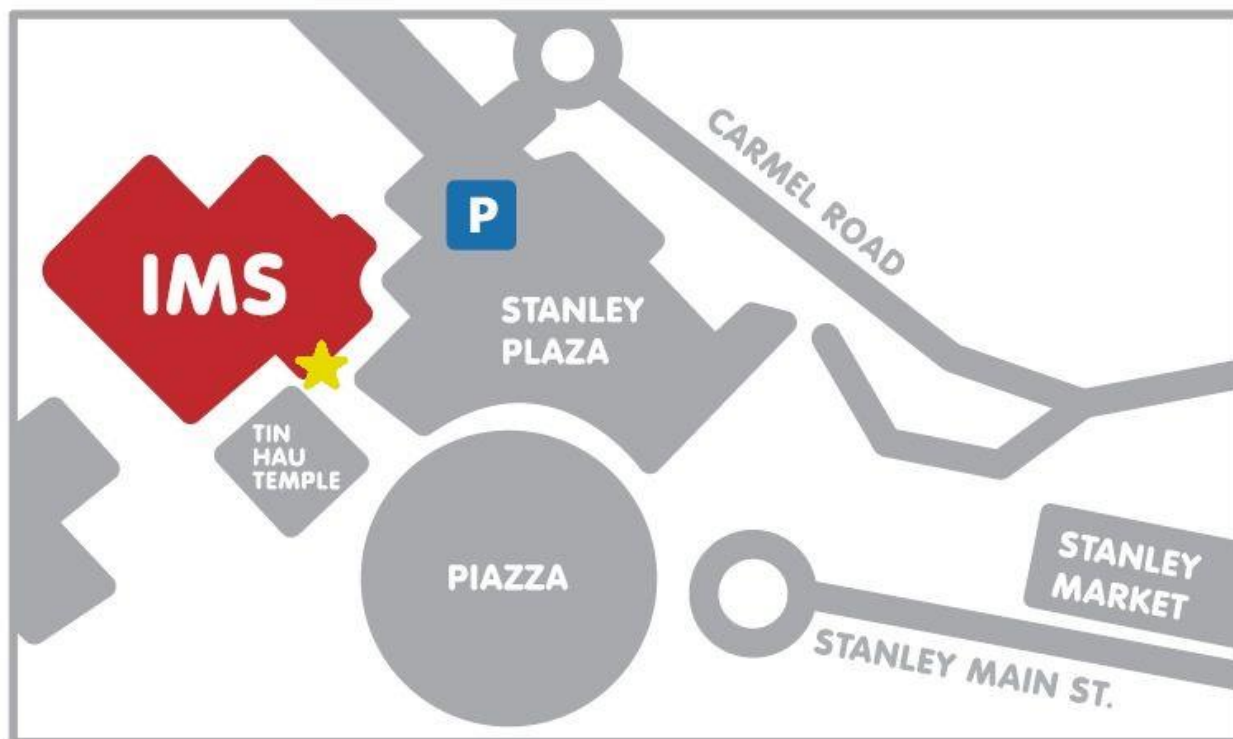

IMS Stanley Campus

Phase III, Ma Hang Estate, Stanley, Hong Kong

赤柱馬坑邨第三期 (赤柱廣場旁)

Tel: 2566-7196

Parking Directions

Parking is not available on campus.

The nearest available parking spaces are at Stanley Plaza or metered parking at Stanley Market.

Walking Directions (from Stanley Plaza)

Take the escalator/ Lift at Stanley Plaza down to the Ground floor. IMS Main Entrance is between the Temple and Starbucks.

Bus Routes

No.	Route	Get off	No.	Route	Get off
6 / 6X	Central (Exchange Square) ⇄ Stanley Prison (via Stanley Plaza)	Stanley Plaza	63 / 65	North Point Ferry ⇄ Stanley	Stanley Plaza
6A / 260	Central (Exchange Square) ⇄ Stanley	Stanley Village Road	14	Grand Promenade Terminus ⇄ Stanley Fort	Stanley Village Road
66	Central (Exchange Square) ⇄ Ma Hang Estate (via Stanley Plaza)	Stanley Plaza	73	Cyberport ⇄ Stanley Prison	Stanley Village Road
973	Tsim Sha Tsui East ⇄ Stanley	Stanley Plaza	314	Siu Sai Wan ⇄ Stanley	Stanley Village Road