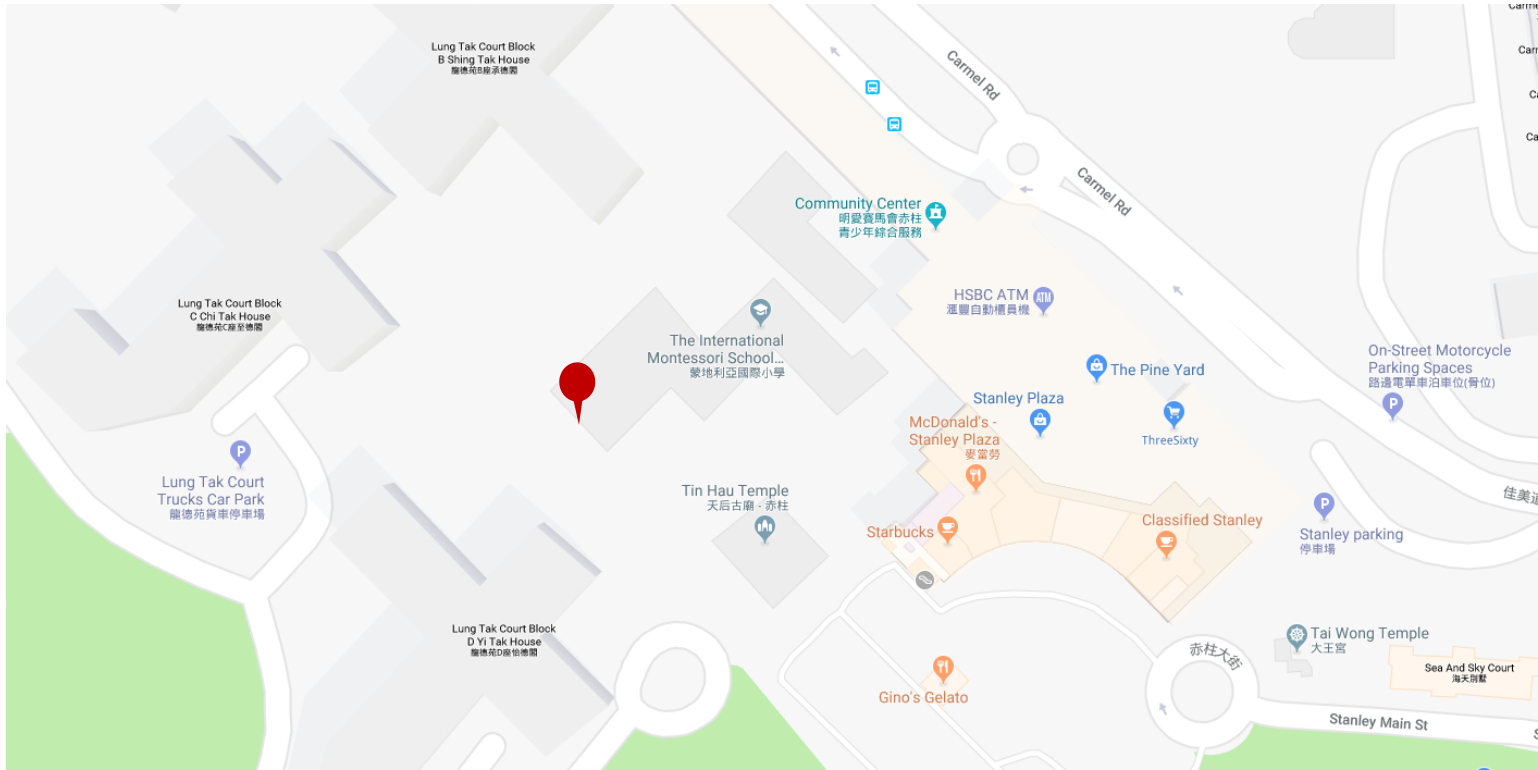

IMS Stanley Campus

Phase III, Ma Hang Estate, Stanley, Hong Kong

赤柱馬坑邨第三期 (赤柱廣場傍)

Tel: 2566-7196

Parking Directions

Parking is not available on campus.

The nearest available parking spaces are at Stanley Plaza or metered parking at Stanley Market.

Walking Directions (from Stanley Plaza)

Take the escalator/ lift at Stanley Plaza down to the Ground floor.

The entrance of the school is located in Ma Hang Estate, behind the Tin Hau Temple which next to Stanley Plaza.

Bus Routes

No.	Route	Get off	No.	Route	Get off
6 / 6X	Central (Exchange Square) ⇔ Stanley Prison (via Stanley Plaza)	Stanley Plaza	63 / 65	North Point Ferry ⇔ Stanley	Stanley Plaza
6A / 260	Central (Exchange Square) ⇔ Stanley	Stanley Village Road	14	Grand Promenade Terminus ⇔ Stanley Fort	Stanley Village Road
66	Central (Exchange Square) ⇔ Ma Hang Estate (via Stanley Plaza)	Stanley Plaza	73	Cyberport ⇔ Stanley Prison	Stanley Village Road
973	Tsim Sha Tsui East ⇔ Stanley	Stanley Plaza	314	Siu Sai Wan ⇔ Stanley	Stanley Village Road